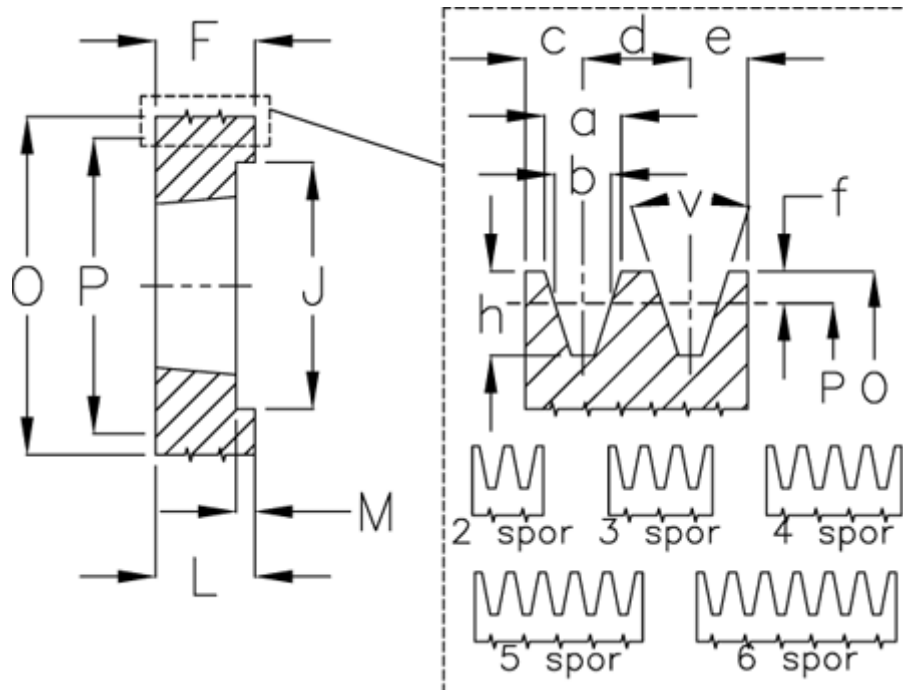

Article number: 604110012503

Description: V-belt pulley SPA 125/3 TL2012

Measures

a	= 12.7	For bush	= 2012	P	= 125
b	= 11.0	h	= 13.8	Type	= SPA
Bush ζ max	= 50	J	= 91	v	= 38 degrees
c	= 10.0	K	= -		
d	= 15	L	= 32		
e	= 10.0	m	= 18.0		
f	= 2.8	Number of ribs	= 3		
F	= -	O	= 130.5		